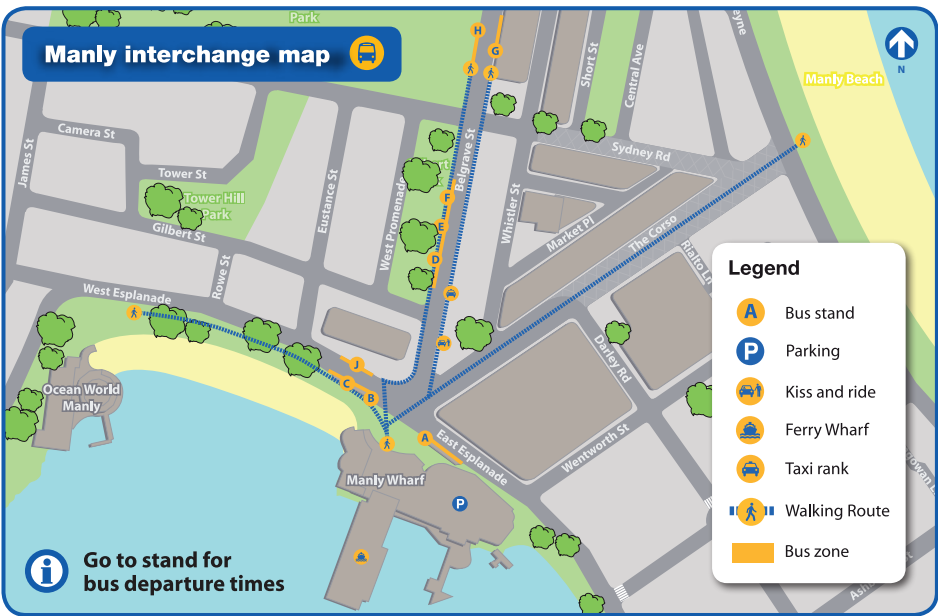

Manly interchange map

Legend

- Bus stand
- Parking
- Kiss and ride
- Ferry Wharf
- Taxi rank
- Walking Route
- Bus zone

Go to stand for bus departure times