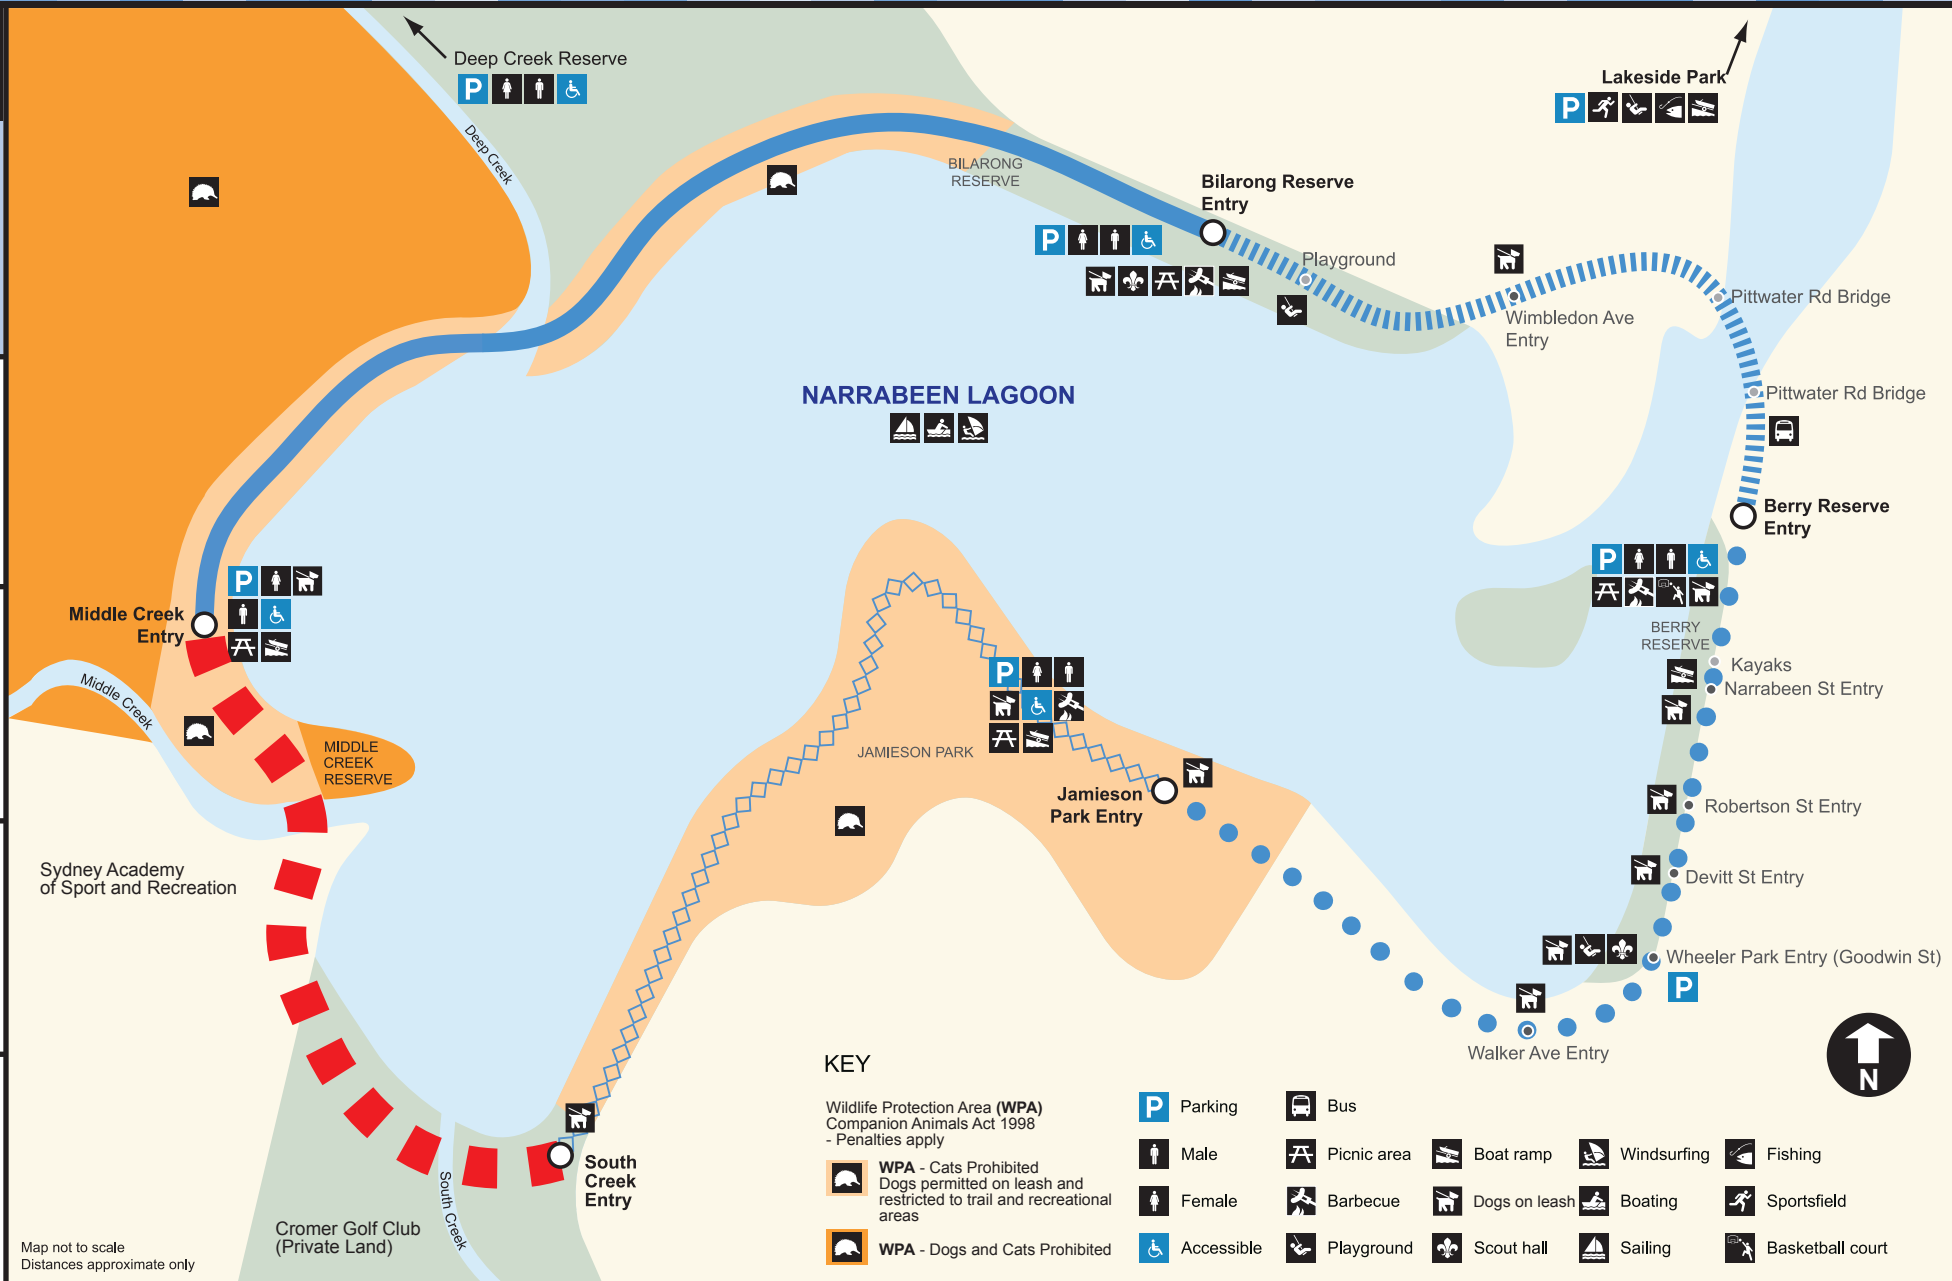

TRAILS

Middle Creek to Bilarong Reserve (2.2 km)

Bilarong Reserve to Berry Reserve (1.2 km)

Berry Reserve to Jamieson Park (1.5 km)

Jamieson Park to South Creek (2.3 km)

Trail not complete

Middle Creek to South Creek (Stage 2B to be completed approximately 2014)

Map not to scale
Distances approximate only

KEY

- Wildlife Protection Area (WPA)
Companion Animals Act 1998
- Penalties apply
- WPA - Cats Prohibited
Dogs permitted on leash and restricted to trail and recreational areas
- WPA - Dogs and Cats Prohibited

- Parking
- Male
- Female
- Accessible
- Bus
- Picnic area
- Barbecue
- Playground
- Boat ramp
- Dogs on leash
- Scout hall
- Windsurfing
- Boating
- Sailing
- Fishing
- Sportsfield
- Basketball court